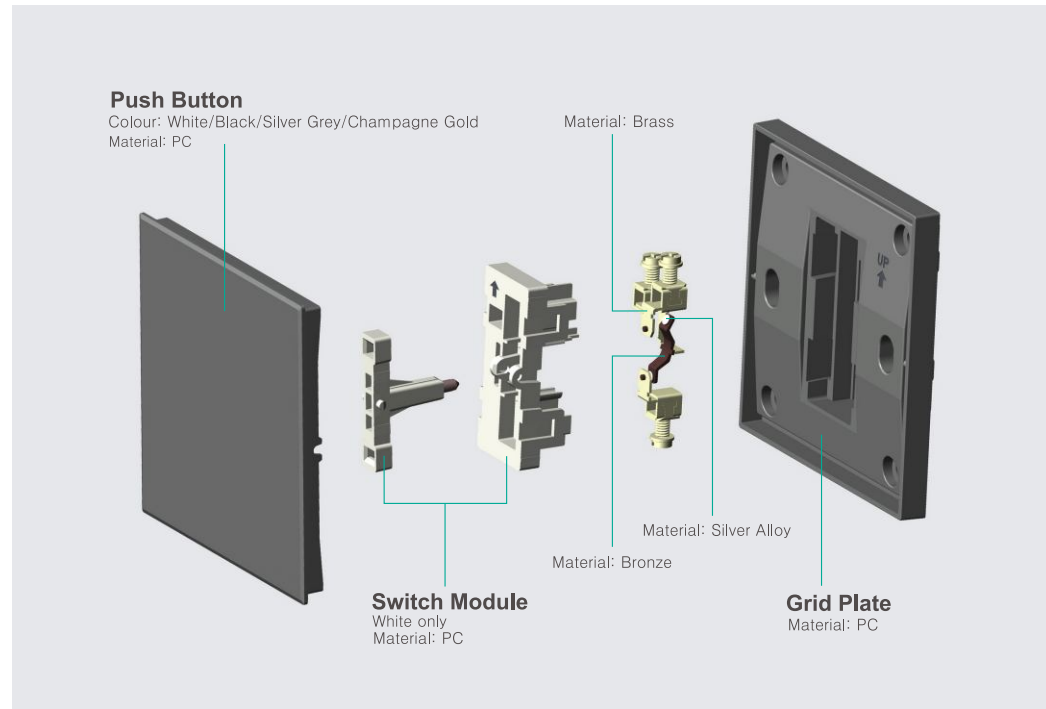

Switch, Dimmer

Socket Outlets