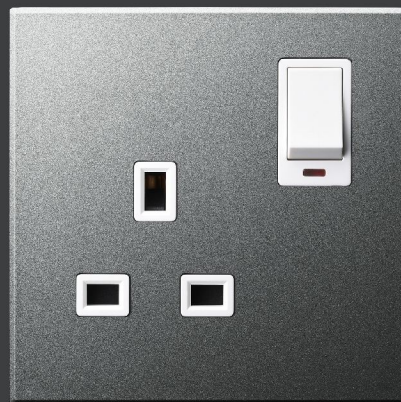

Colour Variants

White

Black

Champagne Gold

Silver Grey

Material Shatter-proof, UV-resistant thermoplastic.

Size L 86 x W 86 mm
L 146 x W 86 mm

Protection Types IP 20

Jasmart T Series 10AX 2 gang 1 way switch

Jasmart T Series 10AX 4 gang 1 way switch

Jasmart T Series 13A 1gang switched socket with Neon

Jasmart T Series 13A 2 gang switched socket(White colour)

Outstanding. Clear. Constant.