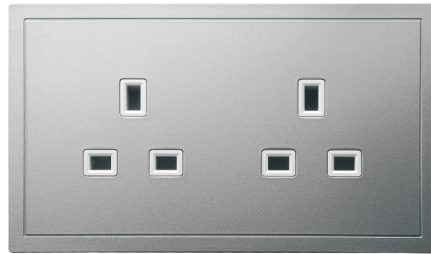

M series

Switches & Sockets

Jasmart

The “essential features” become evident when reductions are made.

Your sense of Style is Unique. With Jasmart M series switches you can express it in every detail of your home; adding a fresh, innovative touch that will enhance contemporary and traditional interiors alike. Designed to meet the highest safety standards and constructed from the most durable, scratch resistant materials, Jasmart M series switches will stay safe and stylish for a lifetime.

series **M**

Outstanding. Clear. Constant.

Carat is our clear commitment to sophisticated design. The language of straight lines and genuine materials instead of imitations are combined to give a high quality shape. As an independent object, the switch and socket from Jasmart M series becomes an integral components of a high grade representative architecture.

series

Colour Variants
Frame/Cover

Bronze

Silver gray

White

Golden

Socket Cover

Colour: White/Silver/Bronze/Golden
Material: PC

Socket Faceplate

Colour: White only
Material: PC

Socket Base

Colour: White only
Material: PC

Metal Parts

Material: Brass & Bronze

Colour Variants
Frame/Push Button

White