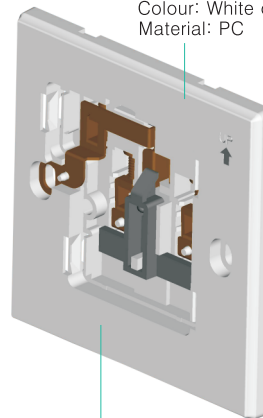

series

Colour Variants
Frame/Cover

Bronze

Silver gray

White

Golden

Socket Cover

Colour: White/Silver/Bronze/Golden
Material: PC

Socket Faceplate

Colour: White only
Material: PC

Socket Base

Colour: White only
Material: PC

Metal Parts

Material: Brass & Bronze

Colour Variants
Frame/Push Button

White