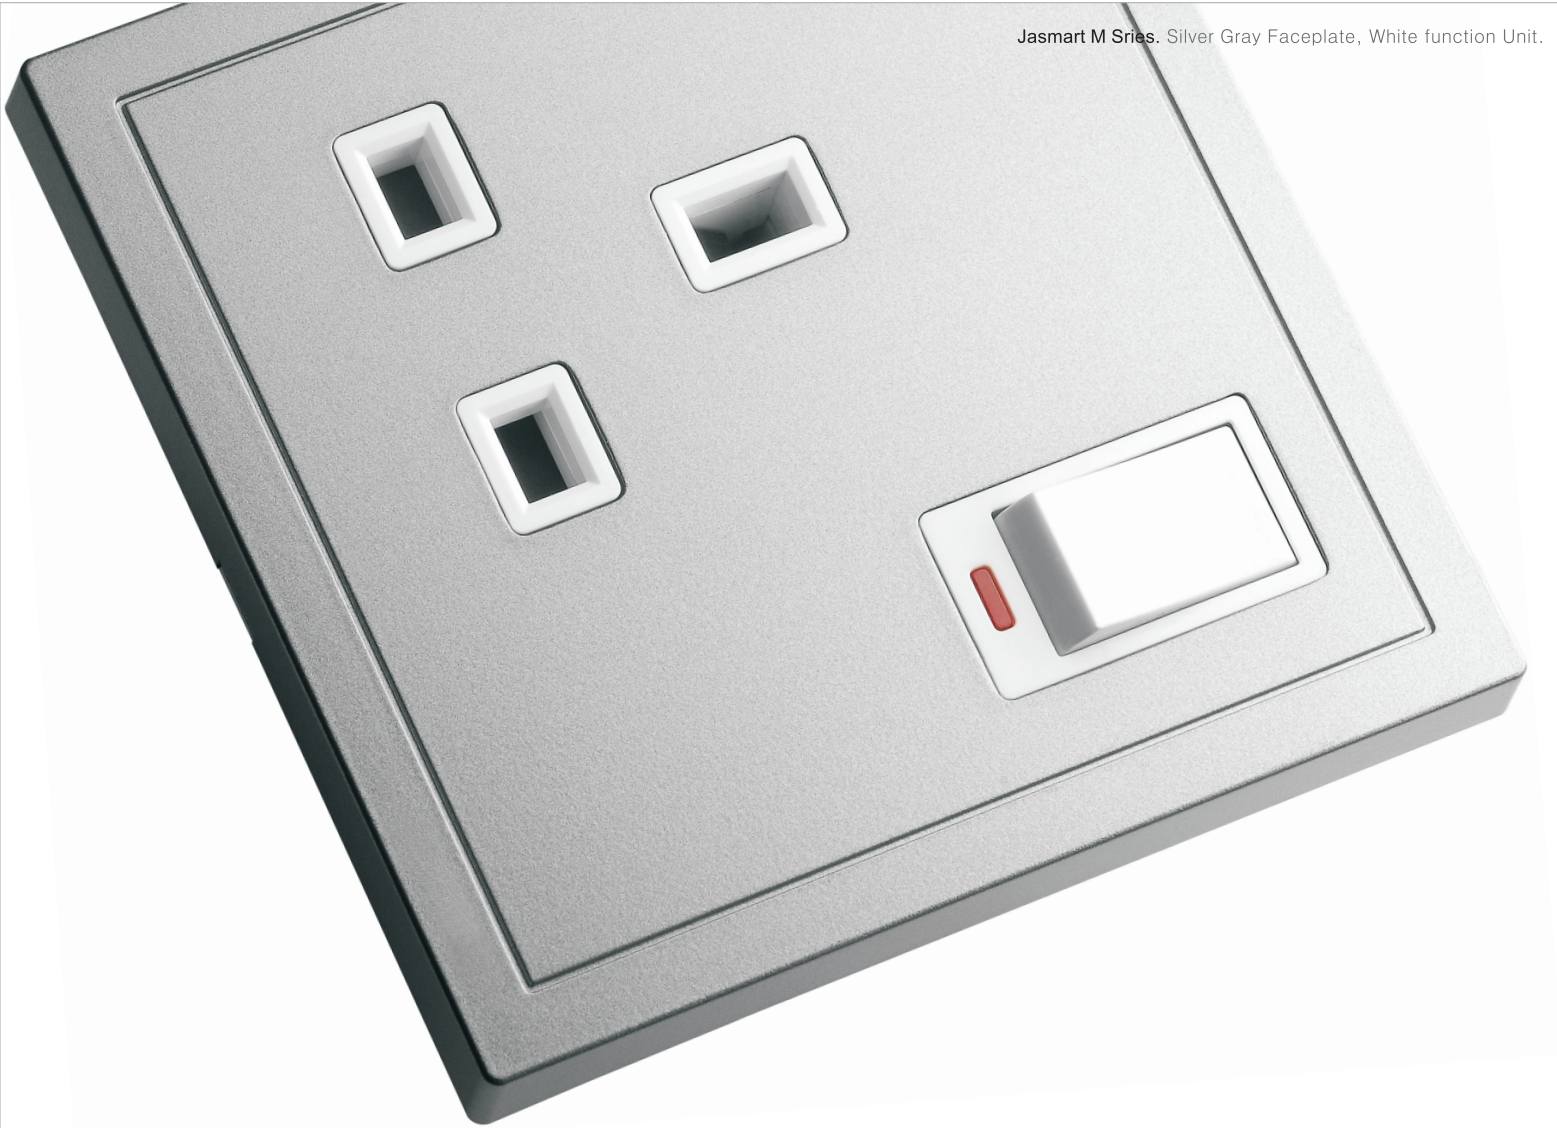

M series

Switches & Sockets

Jasmart

The “essential features” become evident when reductions are made.

Your sense of Style is Unique. With Jasmart M series switches you can express it in every detail of your home; adding a fresh, innovative touch that will enhance contemporary and traditional interiors alike. Designed to meet the highest safety standards and constructed from the most durable, scratch resistant materials, Jasmart M series switches will stay safe and stylish for a lifetime.

series **M**

Outstanding. Clear. Constant.

Carat is our clear commitment to sophisticated design. The language of straight lines and genuine materials instead of imitations are combined to give a high quality shape. As an independent object, the switch and socket from Jasmart M series becomes an integral components of a high grade representative architecture.

series

Colour Variants
Frame/Cover

Bronze

Silver gray

White

Golden

Socket Cover

Colour: White/Silver/Bronze/Golden
Material: PC

Socket Faceplate

Colour: White only
Material: PC

Socket Base

Colour: White only
Material: PC

Metal Parts

Material: Brass & Bronze

Colour Variants
Frame/Push Button

White