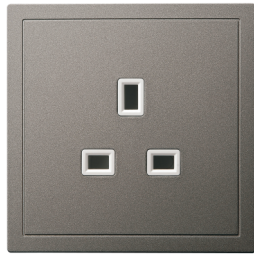

M series

Switches & Sockets

Jasmart

The “essential features” become evident when reductions are made.

Your sense of Style is Unique. With Jasmart M series switches you can express it in every detail of your home; adding a fresh, innovative touch that will enhance contemporary and traditional interiors alike. Designed to meet the highest safety standards and constructed from the most durable, scratch resistant materials, Jasmart M series switches will stay safe and stylish for a lifetime.

series **M**

Outstanding. Clear. Constant.

Carat is our clear commitment to sophisticated design. The language of straight lines and genuine materials instead of imitations are combined to give a high quality shape. As an independent object, the switch and socket from Jasmart M series becomes an integral components of a high grade representative architecture.

series

Colour Variants
Frame/Cover

Bronze

Silver gray

White

Golden

Socket Cover

Colour: White/Silver/Bronze/Golden
Material: PC

Socket Faceplate

Colour: White only
Material: PC

Socket Base

Colour: White only
Material: PC

Metal Parts

Material: Brass & Bronze

Colour Variants
Frame/Push Button

White