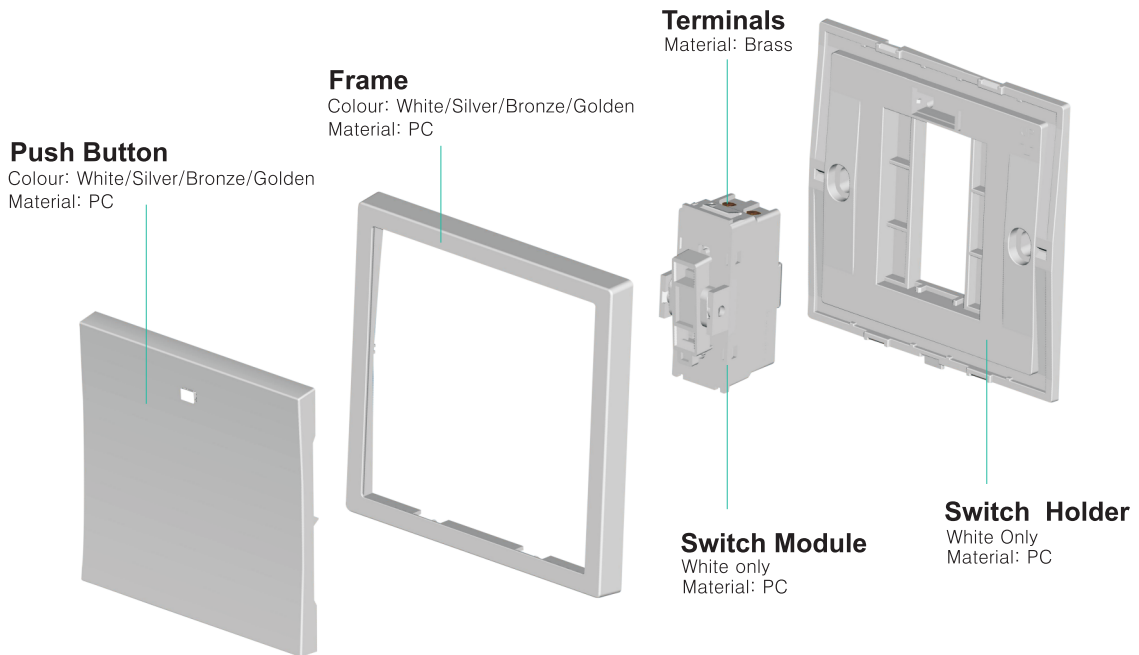

Colour Variants
Frame/Push Button